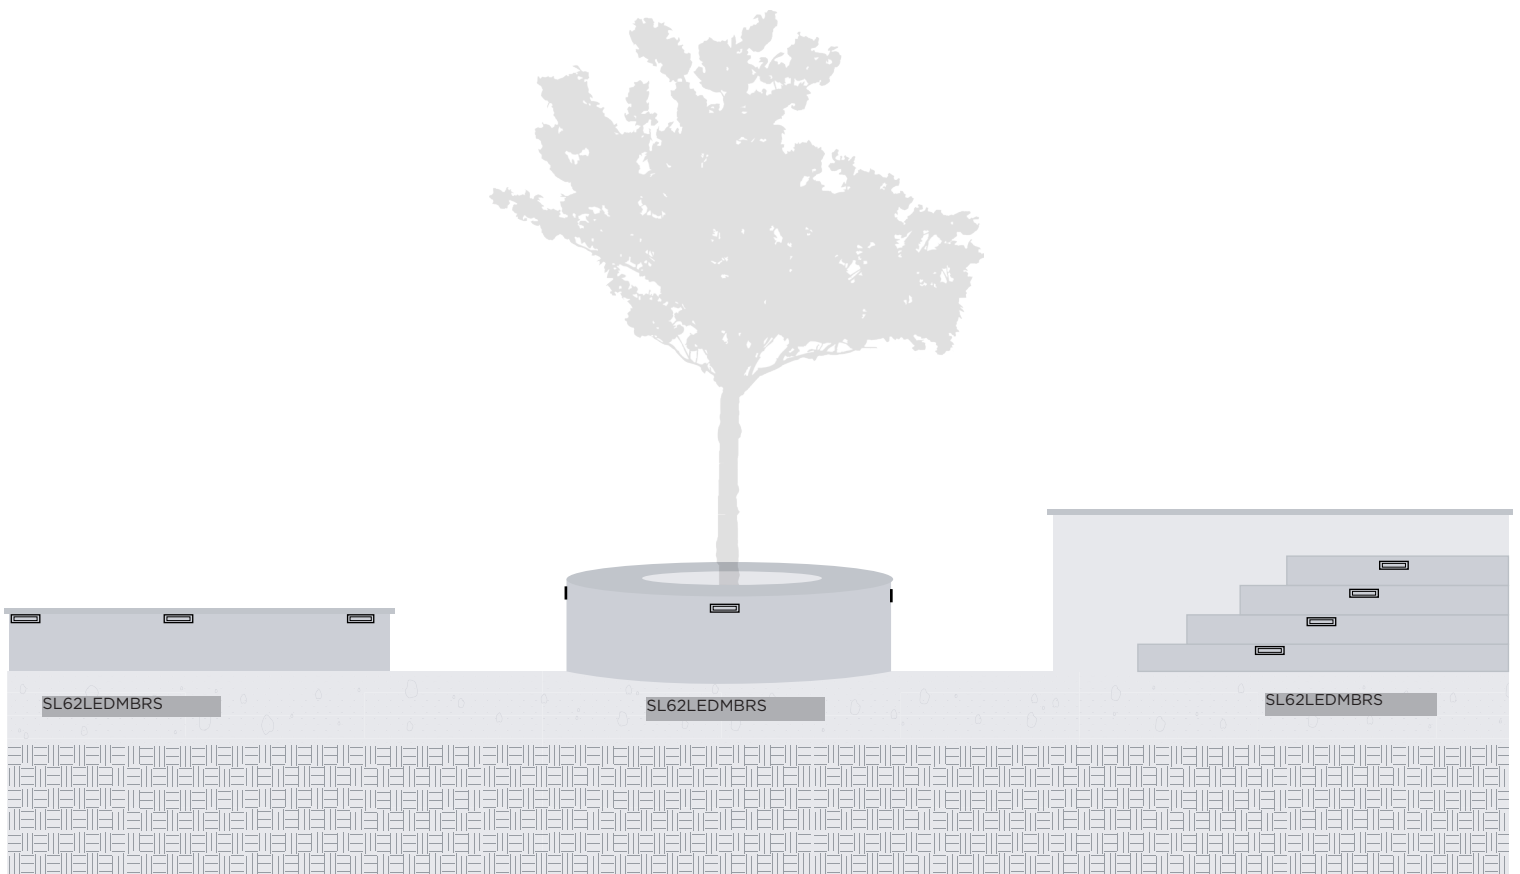

SL62 BRICK LIGHT

SL62

PROJECT:

TYPE:

DATE:

CATALOG NUMBER:

ACCESSORIES

(Configure and order accessories separately)

Images enhanced to illustrate usage of mounting options. Drawings not to scale. (See page 2 for product dimensions)

FOCUS INDUSTRIES INC.
25301 COMMERCENTRE DRIVE
LAKE FOREST, CA. 92630
949.830.1350 | TOLL FREE: 888.882.1350
WWW.FOCUSINDUSTRIES.COM

DESIGNED
MANUFACTURED
IN THE USA