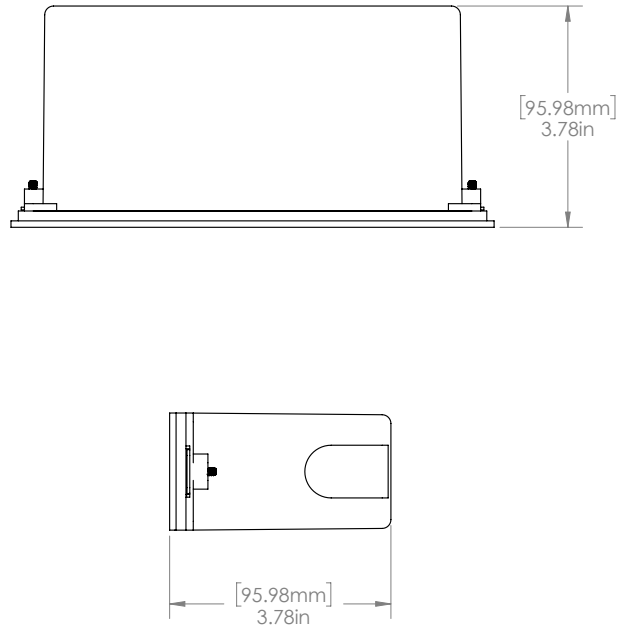

Dimensions Shown with Back Box

SL62 w/ BB

SPECIFICATIONS

INTERNALS	VOLTAGE	12v-120v (277v option available. Consult factory for more information)
	LED	x2 3w LED Module, Half Moon (12 Volt) / x2 5w LED, Single Diode (120 Volt)
	LUMENS	300lm (12 Volt) / 400lm (120 Volt)
	CCT	2800K (12 Volt) / 2700K (120 Volt)
	WIRING	12v: Standard black 3ft 18/2 zip cord from base of fixture. 120v standard, Black (line), White (Neutral), and Green (Ground)
	SOCKET	None
	CONNECTION	FA05 quick connector (not supplied) from fixture to main cable (12/2, 10/2 or 8/2) 12v only
	GASKET	Black neosponge closed cell (0.190" thickness)
EXTERNALS	HOUSING	Cast and machined brass
	MOUNT	Stainless steel bracket and hardware for mounting inside junction box (if applicable) x2 provided screws for face plate
	HARDWARE	x2 6-32 x .625" Round Screw
	BACK BOX	Composite
	FINISH	Aluminum: Polyester powder coat. Brass: Powder coat and acid finish options available (see page 4)
	LISTINGS	Outdoor use. Suitable for wet locations. ETL.