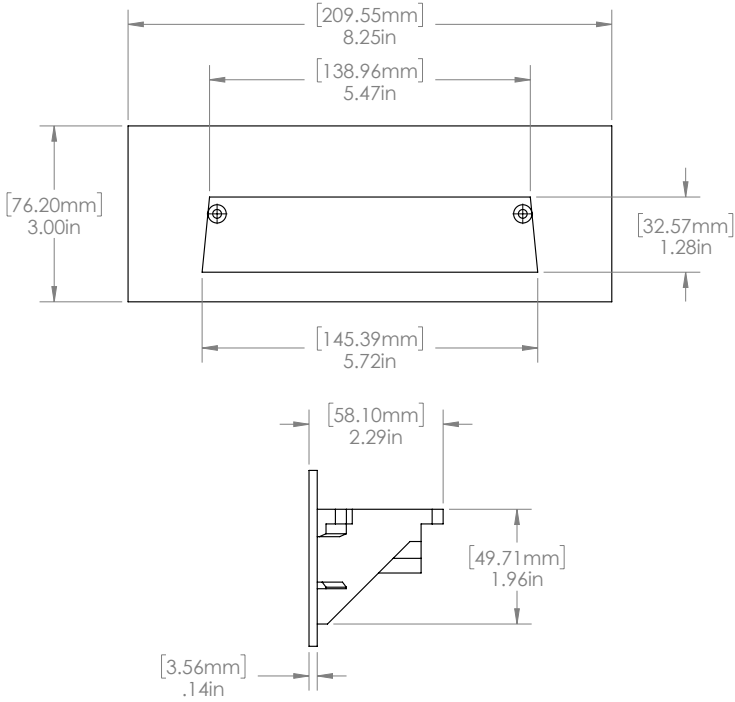

Dimensions Shown with Back Box

SL62 w/ BB

SPECIFICATIONS

INTERNALS	VOLTAGE	12v-120v (277v option available. Consult factory for more information)
	LED	x2 3w LED Module, Half Moon (12 Volt) / x2 5w LED, Single Diode (120 Volt)
	LUMENS	300lm (12 Volt) / 400lm (120 Volt)
	CCT	2800K (12 Volt) / 2700K (120 Volt)
	WIRING	12v: Standard black 3ft 18/2 zip cord from base of fixture. 120v standard, Black (line), White (Neutral), and Green (Ground)
	SOCKET	None
	CONNECTION	FA05 quick connector (not supplied) from fixture to main cable (12/2, 10/2 or 8/2) 12v only
	GASKET	Black neosponge closed cell (0.190" thickness)
EXTERNALS	HOUSING	Cast and machined brass
	MOUNT	Stainless steel bracket and hardware for mounting inside junction box (if applicable) x2 provided screws for face plate
	HARDWARE	x2 6-32 x .625" Round Screw
	BACK BOX	Composite
	FINISH	Aluminum: Polyester powder coat. Brass: Powder coat and acid finish options available (see page 4)
	LISTINGS	Outdoor use. Suitable for wet locations. ETL.