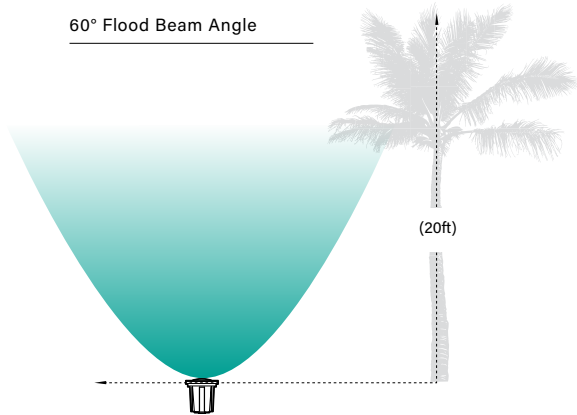

60° Flood Beam Angle