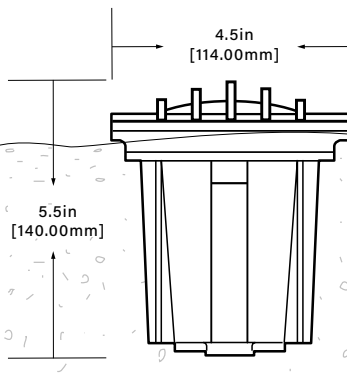

Dimensions Shown with FA133SM (12V-120V)

Holder Accessory

Dimensions Shown with CFA134SM (12V-120V)

Grate Accessory

Dimensions Shown with FA135SMBRS (12V-120V)

Eyebrow Accessory

SPECIFICATIONS

INTERNALS	VOLTAGE	12V-120v
	WATTAGE	3w/5w/7w
	LUMENS	270lm/450lm/550lm
	WIRING	12v: Black 4 foot 18/2 zip cord from base of fixture. For 25 foot 16/2 fixture lead wire add -25F to catalog number 120-277v: Black 3 foot 18/3 zip cord from base of fixture
	SOCKET	High Temperature Ceramic GU5.3 Bi-Pin with 250° Silicone Wire Leads
	LENS	High impact clear tempered convex glass
	CONNECTION	FA05 Quick Connector (not supplied) from fixture to main cable (12/2, 10/2, or 8/2 only)
	AIMING CAPABILITIES	30° (15° either way from vertical) (12-volt ONLY)
EXTERNALS	BODY	Fiberglass reinforced Bronze Composite with molded Brass inserts for screws
	LENS HOLDER	Fiberglass reinforced Bronze composite, Cast Aluminum or Cast Brass
	MATERIALS	Fiberglass, Bronze Composite; Molded Brass. Lens/Grate: Fiberglass, Bronze Composite, cast Aluminum or Brass
	REFLECTOR	Highly polished specular Aluminum
	LENS HOLDER OPTIONS	C/FA133SM/BRS Lens holder, C/FA134SM/BRS Grate, FA135SM/BRS Eyebrow (see accessories page 3)
	ACCESSORY	FA135SM/BRS Eyebrow
	FINISH	Composite Bronze Aluminum Lens Holder/Grate: (More options available on page 4) Brass Lens Holder/Grate: (More options available on page 4)
LISTINGS	IP65. ETL rated for Indoor / Outdoor use. Suitable for wet locations Made in the United States of America	