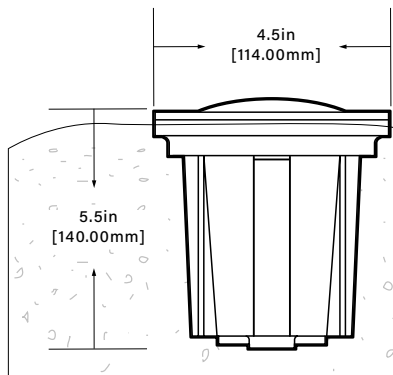

(Configure and order accessories separately, see page 3)

WEIGHT

- Aluminum (2lbs)
- Brass (2lbs)
- Composite (2lbs)

ADDITIONAL INFORMATION

Standard Lens Holder Shown
120-277v and alternate cap styles available
Alternate LED and beam angle options available

Dimensions Shown with FA133SM (12V-120V)

Holder Accessory

Dimensions Shown with CFA134SM (12V-120V)

Grate Accessory

Dimensions Shown with FA135SMBRS (12V-120V)

Eyebrow Accessory

SPECIFICATIONS

INTERNALS	VOLTAGE	12V-120v
	WATTAGE	3w/5w/7w
	LUMENS	270lm/450lm/550lm
	WIRING	12v: Black 4 foot 18/2 zip cord from base of fixture. For 25 foot 16/2 fixture lead wire add -25F to catalog number 120-277v: Black 3 foot 18/3 zip cord from base of fixture
	SOCKET	High Temperature Ceramic GU5.3 Bi-Pin with 250° Silicone Wire Leads
	LENS	High impact clear tempered convex glass
	CONNECTION	FA05 Quick Connector (not supplied) from fixture to main cable (12/2, 10/2, or 8/2 only)
	AIMING CAPABILITIES	30° (15° either way from vertical) (12-volt ONLY)
EXTERNALS	BODY	Fiberglass reinforced Bronze Composite with molded Brass inserts for screws
	LENS HOLDER	Fiberglass reinforced Bronze composite, Cast Aluminum or Cast Brass
	MATERIALS	Fiberglass, Bronze Composite; Molded Brass. Lens/Grate: Fiberglass, Bronze Composite, cast Aluminum or Brass
	REFLECTOR	Highly polished specular Aluminum
	LENS HOLDER OPTIONS	C/FA133SM/BRS Lens holder, C/FA134SM/BRS Grate, FA135SM/BRS Eyebrow (see accessories page 3)
	ACCESSORY	FA135SM/BRS Eyebrow
	FINISH	Composite Bronze Aluminum Lens Holder/Grate: (More options available on page 4) Brass Lens Holder/Grate: (More options available on page 4)
LISTINGS	IP65. ETL rated for Indoor / Outdoor use. Suitable for wet locations Made in the United States of America	