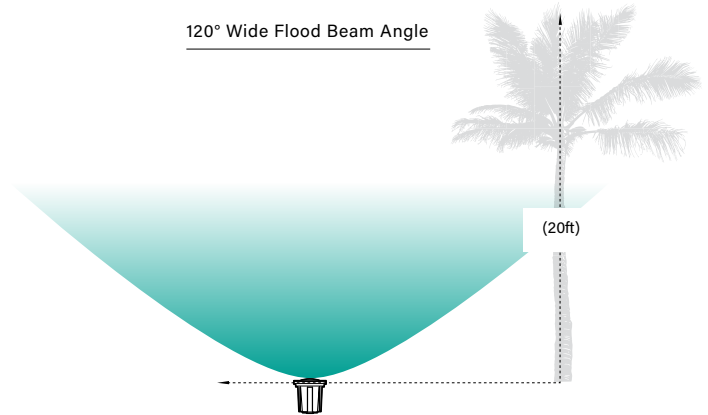

120° Wide Flood Beam Angle

FINISHES

STANDARD FINISHES

PREMIUM FINISHES

CUSTOM FINISHES Supply RAL or Pantone here

RAL #:

Need help finding a RAL color?
<https://www.ralcolor.com/>

PANTONE #:

Need help finding a Pantone color?
<https://www.pantone.com/color-finder>

ACID FINISHES Brass and Copper fixtures only

SCAN FOR FULL SIZE
COLOR SWATCHES

FOCUS INDUSTRIES INC.

25301 COMMERCENTRE DRIVE
LAKE FOREST, CA. 92630
949.830.1350 | TOLL FREE: 888.882.1350
WWW.FOCUSINDUSTRIES.COM

DESIGNED
MANUFACTURED
IN THE USA