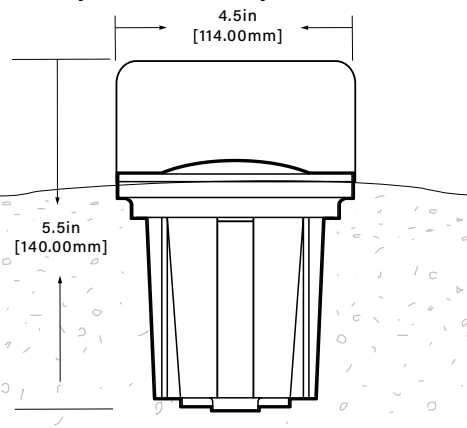

Dimensions Shown with FA133SM (12V-120V)

Holder Accessory

Dimensions Shown with CFA134SM (12V-120V)

Grate Accessory

Dimensions Shown with FA135SMBRS (12V-120V)

Eyebrow Accessory

SPECIFICATIONS

INTERNALS	VOLTAGE	12V-120v
	WATTAGE	3w/5w/7w
	LUMENS	270lm/450lm/550lm
	WIRING	12v: Black 4 foot 18/2 zip cord from base of fixture. For 25 foot 16/2 fixture lead wire add -25F to catalog number 120-277v: Black 3 foot 18/3 zip cord from base of fixture
	SOCKET	High Temperature Ceramic GU5.3 Bi-Pin with 250° Silicone Wire Leads
	LENS	High impact clear tempered convex glass
	CONNECTION	FA05 Quick Connector (not supplied) from fixture to main cable (12/2, 10/2, or 8/2 only)
	AIMING CAPABILITIES	30° (15° either way from vertical) (12-volt ONLY)
EXTERNALS	BODY	Fiberglass reinforced Bronze Composite with molded Brass inserts for screws
	LENS HOLDER	Fiberglass reinforced Bronze composite, Cast Aluminum or Cast Brass
	MATERIALS	Fiberglass, Bronze Composite; Molded Brass. Lens/Grate: Fiberglass, Bronze Composite, cast Aluminum or Brass
	REFLECTOR	Highly polished specular Aluminum
	LENS HOLDER OPTIONS	C/FA133SM/BRS Lens holder, C/FA134SM/BRS Grate, FA135SM/BRS Eyebrow (see accessories page 3)
	ACCESSORY	FA135SM/BRS Eyebrow
	FINISH	Composite Bronze Aluminum Lens Holder/Grate: (More options available on page 4) Brass Lens Holder/Grate: (More options available on page 4)
LISTINGS	IP65. ETL rated for Indoor / Outdoor use. Suitable for wet locations Made in the United States of America	