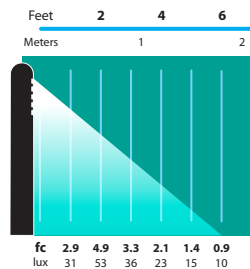

PL-07-BRS

IP54

ORDERING INFORMATION

CATALOG NO.	DESCRIPTION	LAMP	SHIP WEIGHT
PL-07	Black ABS 3" Bollard	18w S8 #1141	3.0 lbs.
PL-07-ALUM-BLT	Aluminum 3" Bollard	18w S8 #1141	3.0 lbs.
PL-07-BRS	Brass 3" Bollard	18w S8 #1141	4.0 lbs.
PL-07-COP	Copper 3" Bollard	18w S8 #1141	3.0 lbs.
PL-07-DM	Black ABS 3" Bollard, Deck Mount	18w S8 #1141	3.0 lbs.
PL-07-DM-ALUM-BLT	Aluminum 3" Bollard, Deck Mount	18w S8 #1141	3.0 lbs.
PL-07-DM-BRS	Brass 3" Bollard, Deck Mount	18w S8 #1141	4.0 lbs.
PL-07-DM-COP	Copper 3" Bollard, Deck Mount	18w S8 #1141	3.0 lbs.

LIGHT DISTRIBUTIONS AND PHOTOMETRICS

PL-07
Light Distribution and Photometrics
6 ft. (1.8m) radius

JOB INFORMATION

Type: _____ Date: _____

Job Name: _____

Cat. No.: _____

Lamp(s): _____

Specifier: _____