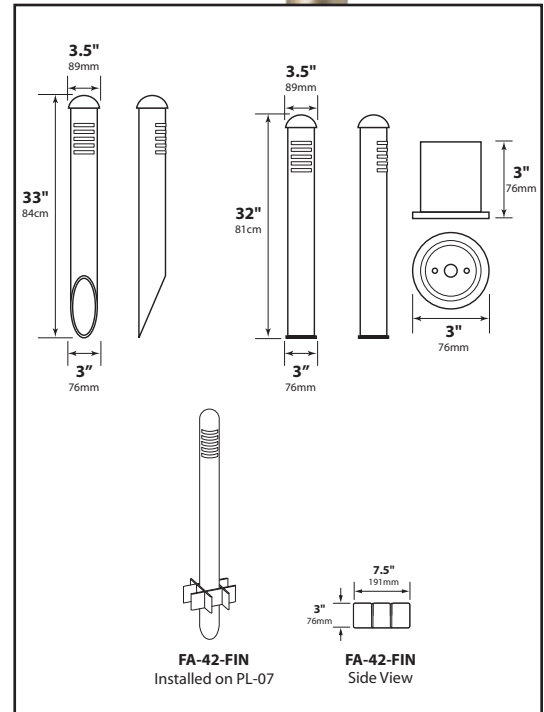

SOCKET: Single contact bayonet, brass nickel plated lamp socket screw shell (Ba15s); double contact bayonet base (Ba15d) for 120v, both with 200°C silicone lead wires

WIRING: Black 3 foot 18/2 zip cord from base of fixture (12v only)

For 25 foot 16/2 fixture lead wire add -25F to catalog number.

120v Standard wiring

CONNECTION: FA-05 Quick Connector (not supplied) from fixture to main cable (12/2, 10/2 or 8/2 only) 12v only

MOUNTING: Standard angle cut model with 4 black ABS stabilizing fins (FA-42-FIN) Deck Mount model (-DM) with ABS mounting base with screws

PL-07-BRS

IP54

ORDERING INFORMATION

CATALOG NO.	DESCRIPTION	LAMP	SHIP WEIGHT
PL-07	Black ABS 3" Bollard	18w S8 #1141	3.0 lbs.
PL-07-ALUM-BLT	Aluminum 3" Bollard	18w S8 #1141	3.0 lbs.
PL-07-BRS	Brass 3" Bollard	18w S8 #1141	4.0 lbs.
PL-07-COP	Copper 3" Bollard	18w S8 #1141	3.0 lbs.
PL-07-DM	Black ABS 3" Bollard, Deck Mount	18w S8 #1141	3.0 lbs.
PL-07-DM-ALUM-BLT	Aluminum 3" Bollard, Deck Mount	18w S8 #1141	3.0 lbs.
PL-07-DM-BRS	Brass 3" Bollard, Deck Mount	18w S8 #1141	4.0 lbs.
PL-07-DM-COP	Copper 3" Bollard, Deck Mount	18w S8 #1141	3.0 lbs.

LIGHT DISTRIBUTIONS AND PHOTOMETRICS

PL-07
Light Distribution and Photometrics
6 ft. (1.8m) radius

JOB INFORMATION

Type: _____ Date: _____

Job Name: _____

Cat. No.: _____

Lamp(s): _____

Specifier: _____