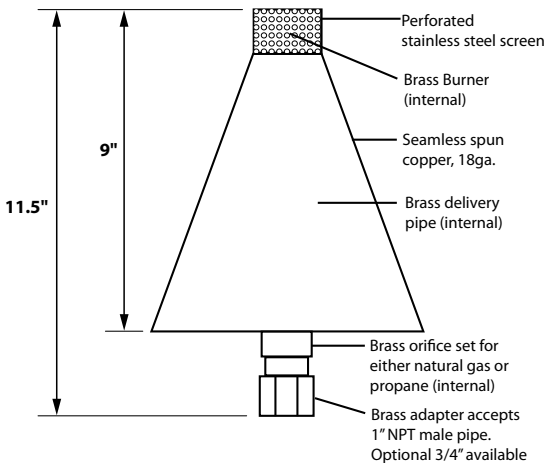

FA-AL-18LG-GASBPC-COP

ORDERING INFORMATION

CATALOG NO.	DESCRIPTION	SHIP WEIGHT
AL-18-LGNG-COP	Large Copper Natural Gas Fed Torch	5.0 lbs.
AL-18-LGP-COP	Large Copper Propane Fed Torch	5.0 lbs.
AL-18-LGHHNG-COP	Large Hammered Copper Natural Gas Fed Torch	5.0 lbs.
AL-18-LGHHHP-COP	Large Hammered Copper Propane Fed Torch	5.0 lbs.

ACCESSORIES

FA-SB-PVC6U	PVC Bamboo Sleeve, Unfinished (3/4" pipe only - see 3/4 pipe option above)
FA-SB-PVC6P	PVC Bamboo Sleeve, Brown (3/4" pipe only - see 3/4 pipe option above)
FA-SB-PVC6B	PVC Bamboo Sleeve, Black (3/4" pipe only - see 3/4 pipe option above)
FA-SB-PVC6G	PVC Bamboo Sleeve, Green (3/4" pipe only - see 3/4 pipe option above)

FA-AL-18LG-GASBPC-COP Copper protective cover, aids in reducing bird droppings

FA-AL-18LGNGPSKIRTBRS SKIRT, BRASS HOLDER, FOR AL-18 GAS
Optional Finishes Available