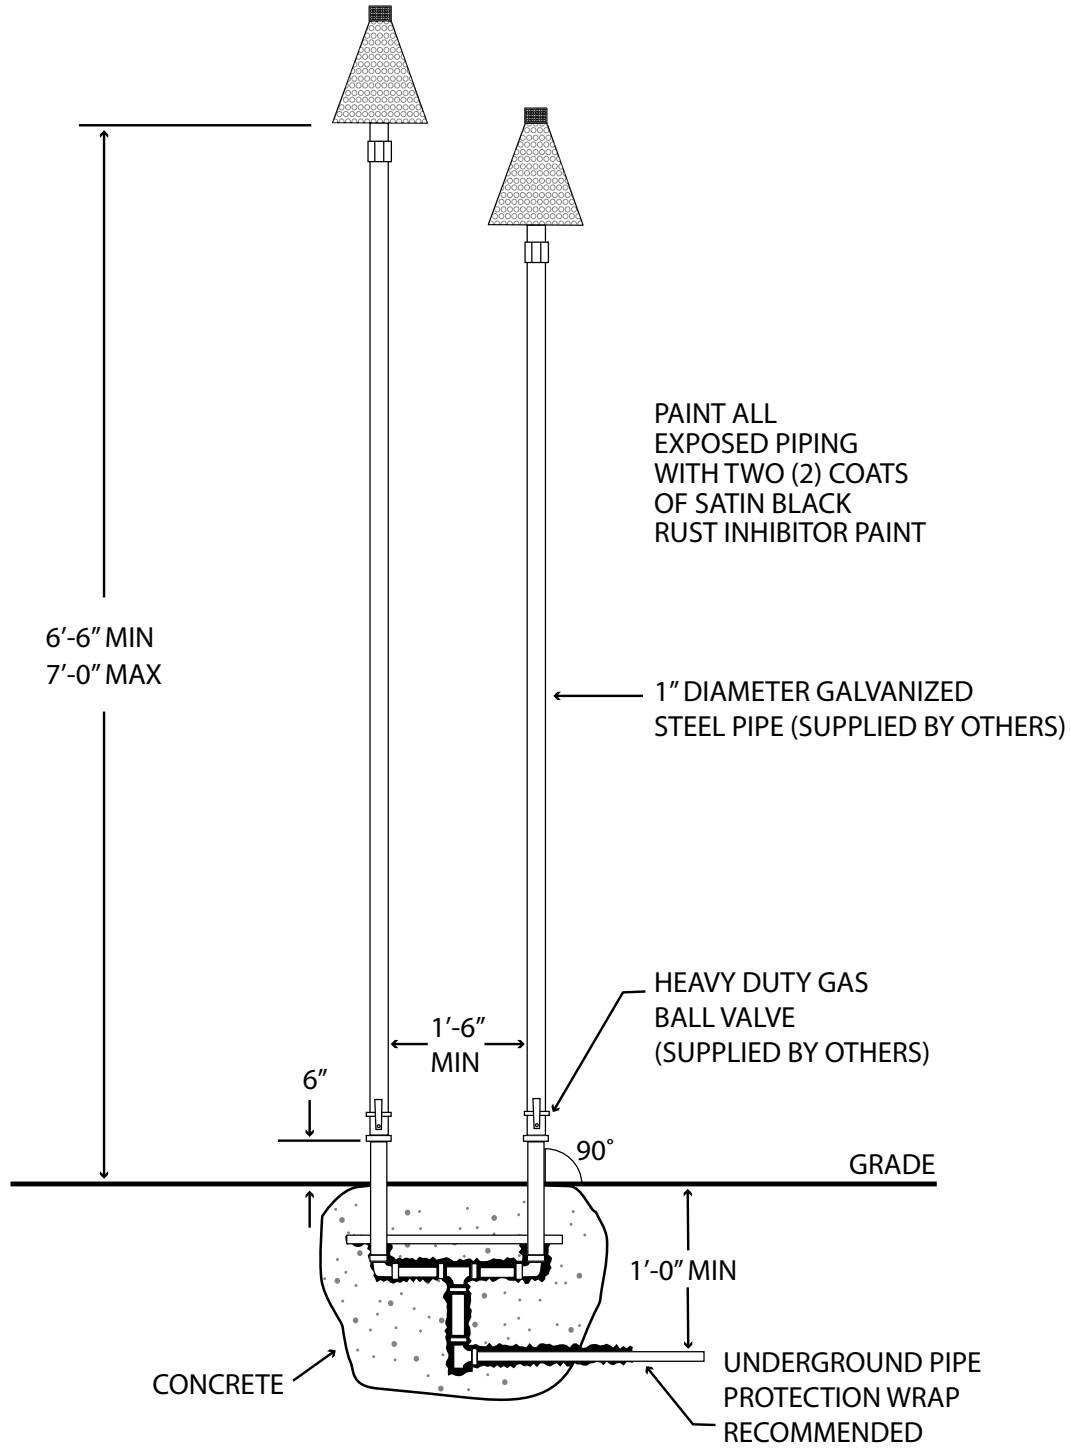

FOCUS TORCH AL-18-LG GAS SERIES

TYPE

Installation Diagram #1

PLEASE CONSULT A LICENSED PLUMBER FOR GAS PIPE LAYOUT AND INSTALLATION