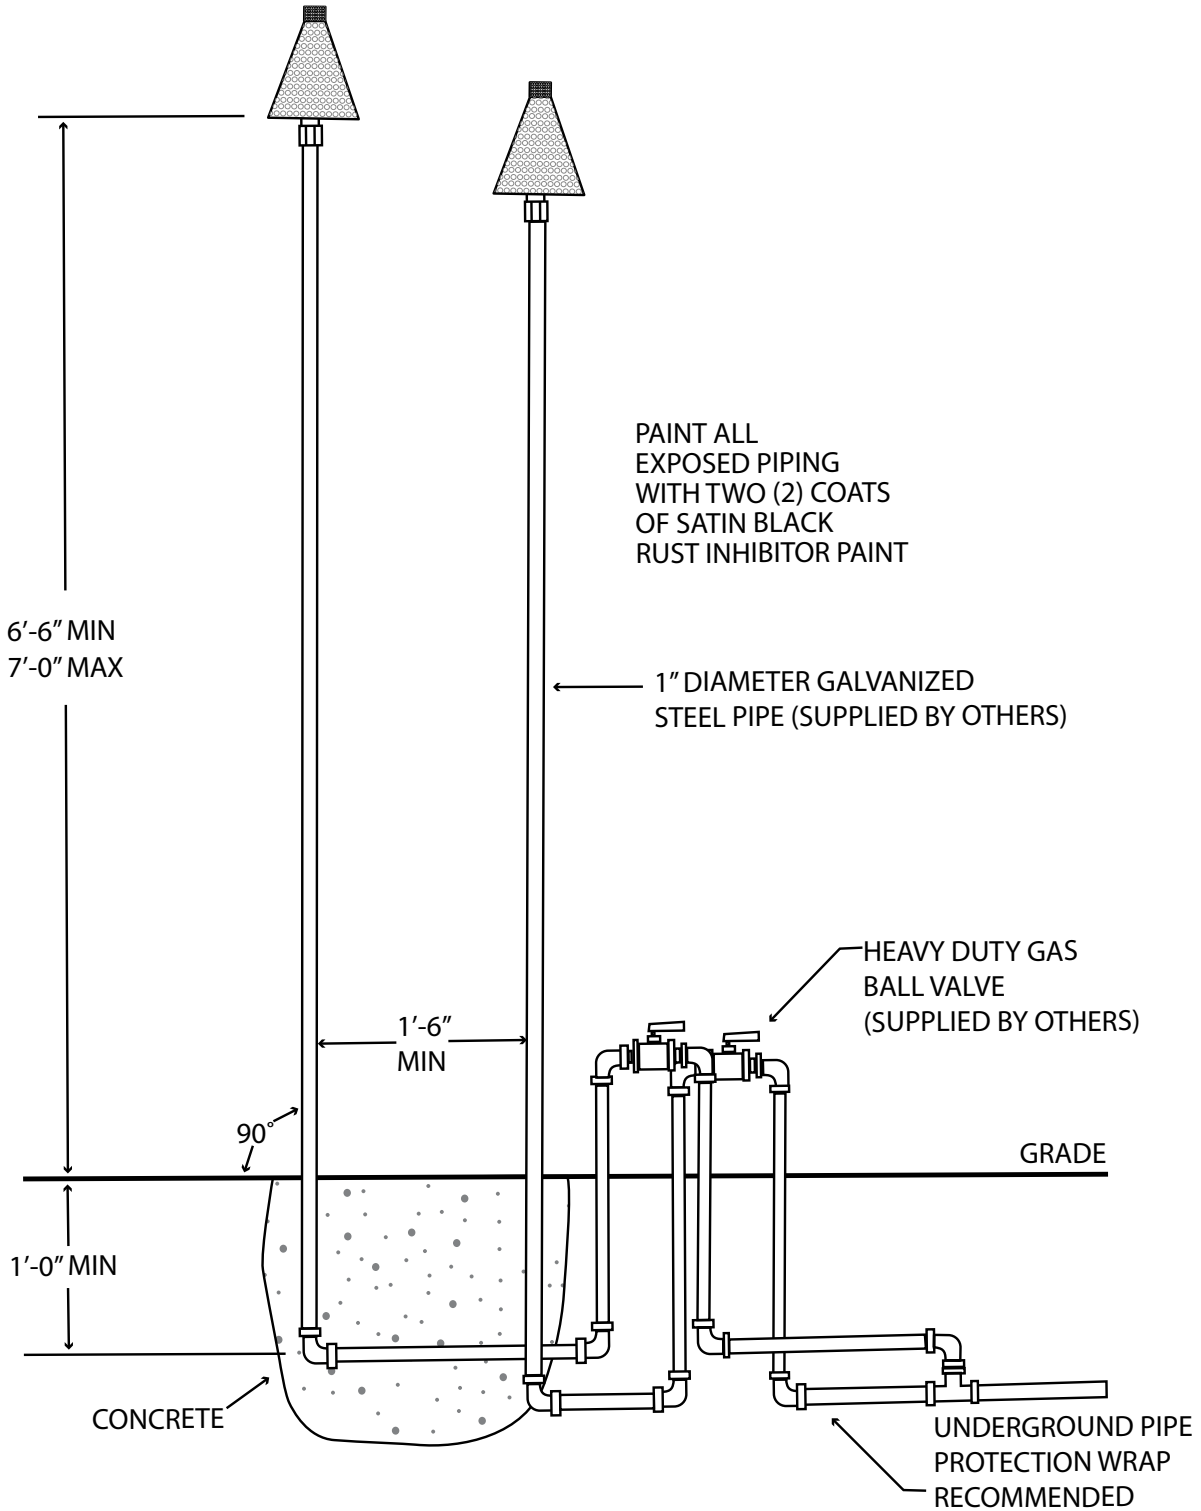

FOCUS TORCH AL-18-LG GAS SERIES

TYPE

Installation Diagram #2

PLEASE CONSULT A LICENSED PLUMBER FOR GAS PIPE LAYOUT AND INSTALLATION