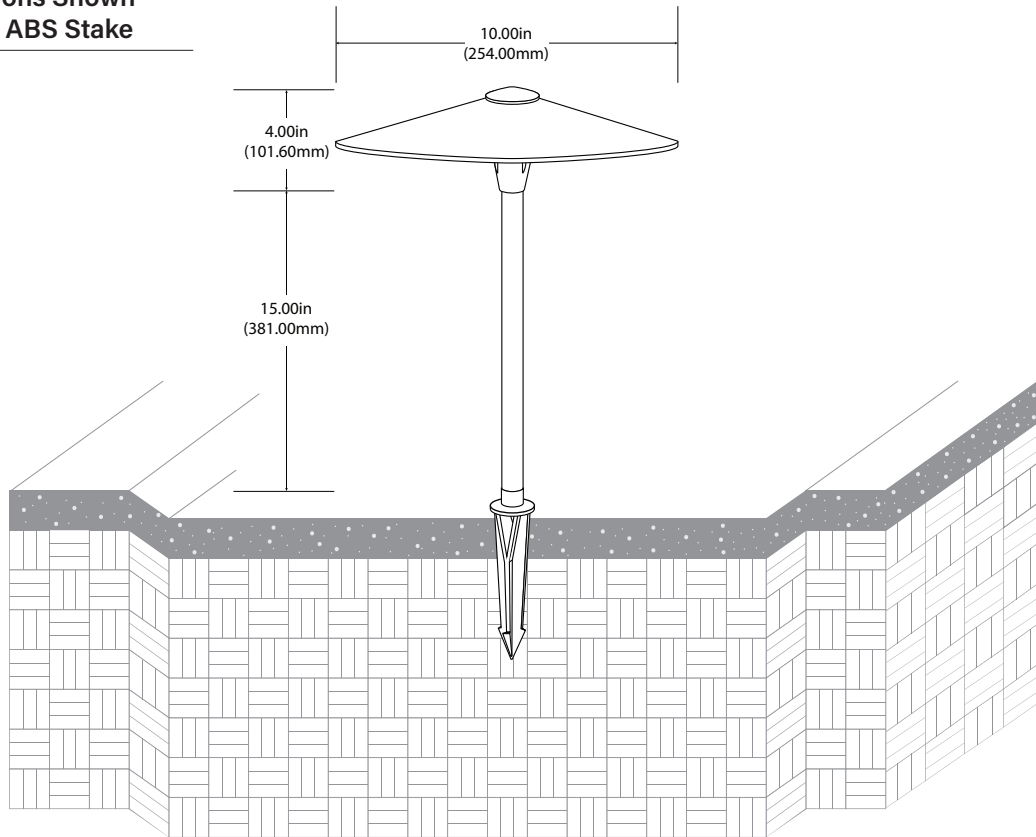

**Dimensions Shown
with 9in ABS Stake**

AL05L12

SPECIFICATIONS

INTERNALS	VOLTAGE	12v-120v
	LED	3w Omni3 Super Saver LED (L12) 3000K, 300lm / 3w Omni3 Super Saver LED (L160) 3000K, 400lm for 120v / 4w LED Panel (LEDP) 3000K, 350lm
	WIRING	12v: Standard black 3ft 18/2 zip cord from base of fixture / 120v: Standard wire
	SOCKET	Single contact bayonet, brass nickel plated lamp socket screw shell (Ba15s), double contact (Ba15d) for 120v
	CONNECTION	FA05 quick connector (not supplied) from fixture to main cable (12/2, 10/2 or 8/2) 12v only
EXTERNALS	BODY	Cast aluminum or cast brass
	HAT	Cast aluminum or cast brass
	STEM	Matching aluminum or brass stem
	MOUNT	FA03 (Black ABS 9in stake, tapped 1/2in NPS)
	FINISH	Aluminum: Polyester powder coat. Brass: Powder coat and acid finish options available (see page 4)
	LISTINGS	Outdoor use. Suitable for wet locations. ETL.