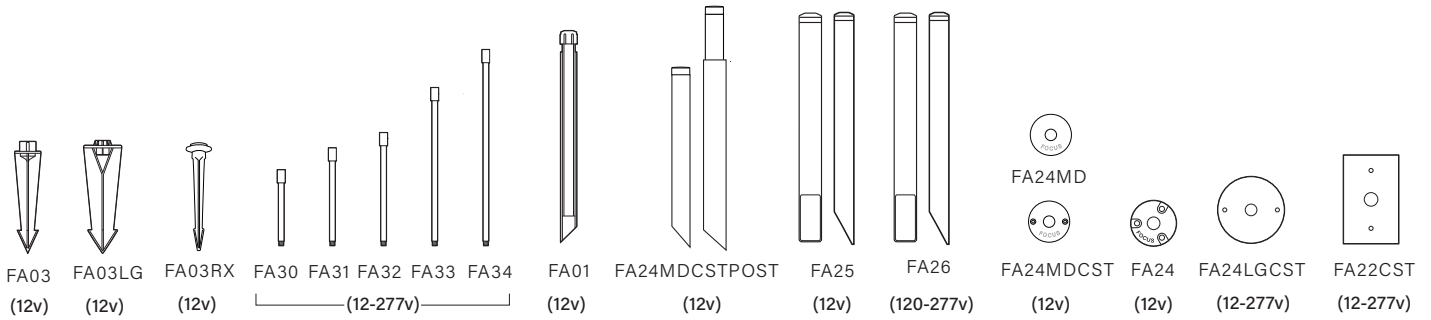

AL05 SERIES SPEC SHEET

AL05

PROJECT:

TYPE:

DATE:

CATALOG NUMBER: AL01L12BRS

ACCESSORIES

(Configure and order accessories separately)

FOCUS INDUSTRIES INC.
25301 COMMERCENTRE DRIVE
LAKE FOREST, CA. 92630
949.830.1350 | TOLL FREE: 888.882.1350
WWW.FOCUSINDUSTRIES.COM

DESIGNED
MANUFACTURED
IN THE USA