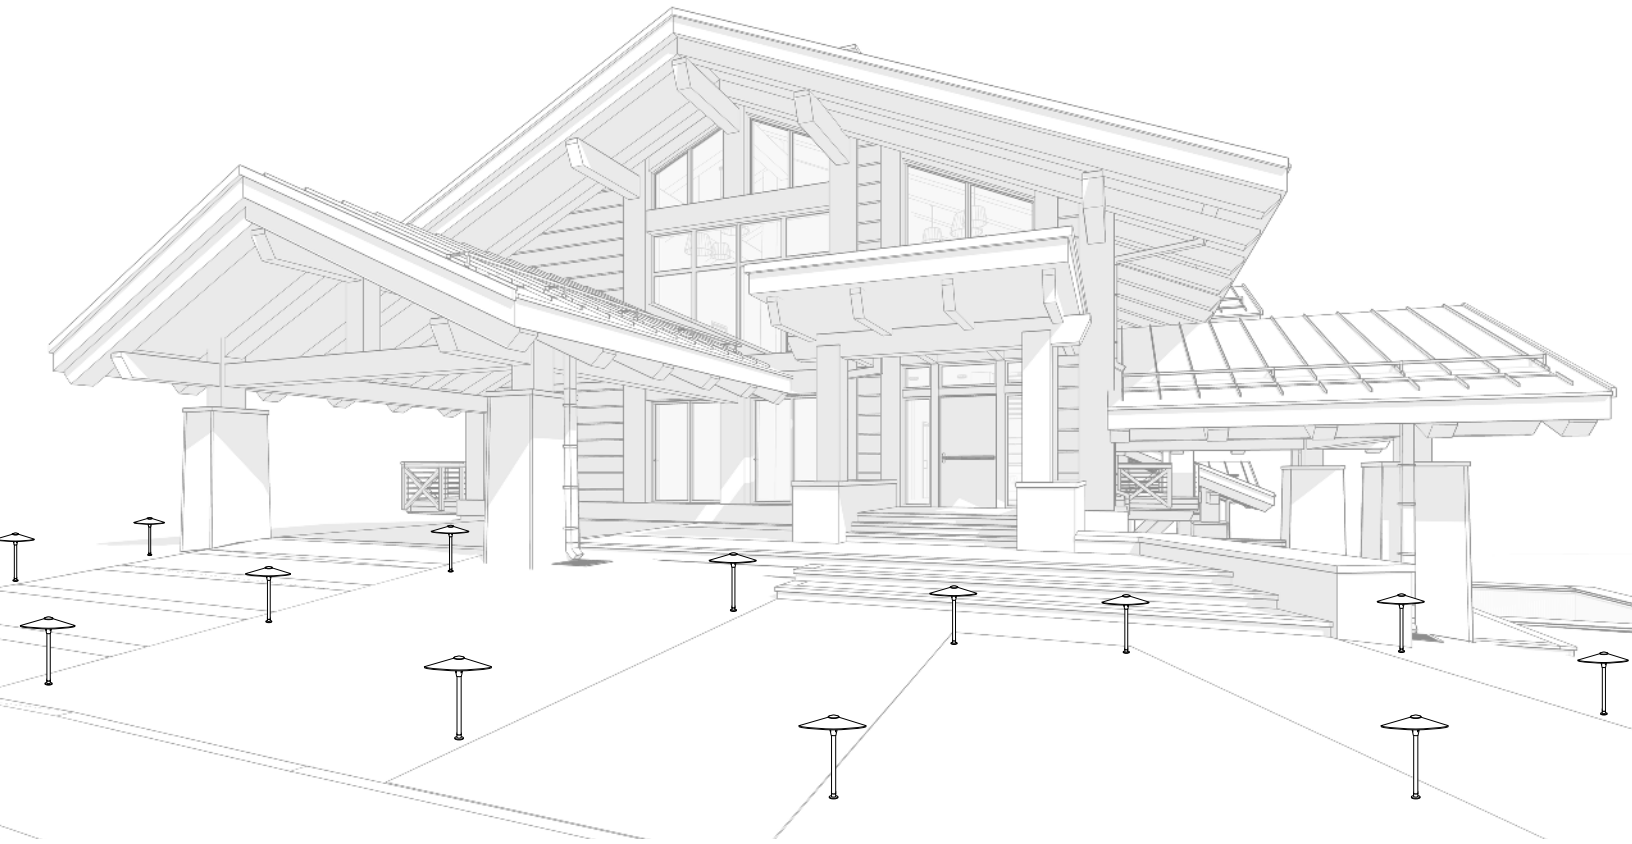

AL05 SERIES SPEC SHEET

AL05

PROJECT:

TYPE:

DATE:

CATALOG NUMBER: AL01L12BRS

ACCESSORIES

(Configure and order accessories separately)

FOCUS INDUSTRIES INC.
25301 COMMERCENTRE DRIVE
LAKE FOREST, CA. 92630
949.830.1350 | TOLL FREE: 888.882.1350
WWW.FOCUSINDUSTRIES.COM

DESIGNED
MANUFACTURED
IN THE USA