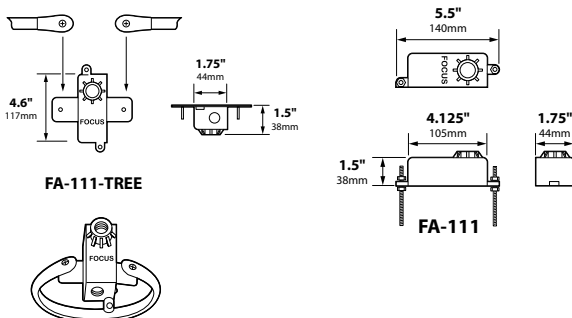

JOB INFORMATION	
Type:	Date:
Job Name:	
Cat. No.:	
Lamp(s):	
Specifier:	
Contractor:	
Notes:	
FOCUS INDUSTRIES INC. 25301 COMMERCENTRE DRIVE LAKE FOREST, CA 92630	
www.focusindustries.com sales@focusindustries.com (949) 830-1350 • FAX (949) 830-3390	

Black Texture (Standard)	Antique Verde	Bronze Texture	Camel	White Texture	Hunter Texture	Rust	Weathered Iron	Weathered Brown	Stucco	Rubbed Verde	Chrome Powder	Acid Rust	Acid Verde	Black Acid Treatment
-BLT	-ATV	-BRT	-CAM	-WTX	-HTX	-RST	-WIR	-WBR	-STU	-RBV	-CPR	-BAR/CAR	-BAV/CAV	-BAT