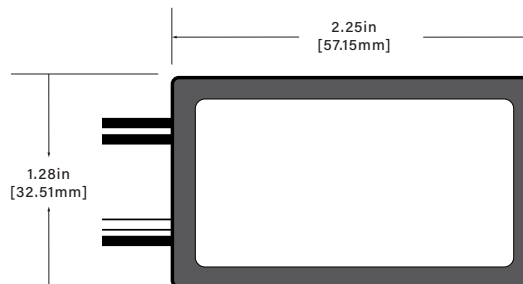

Fully isolated plastic

DIMENSIONS

2.25"(w) x 1.28"(h) x 0.85"(d)

INPUT WIRE SIZE

18 AWG, 6.00" Length

OUTPUT WIRE SIZE

18 AWG, 6.00" Length

INPUT WIRE COLOR

Black (L) / White (N)

OUTPUT WIRE COLOR

Red (+) / Black (-)

INSTALLATION

Must be installed inside NEMA Type 6 outdoor electrical enclosure

WARRANTY

3 Years

LISTINGS

IP65, UL8750, FCC Compliant

ADDITIONAL INFORMATION

Soft start short circuit and overload protection

MAX DISTANCE TO LED

25ft Max distance from fixture, with 18/2 wire

DIMENSIONS

FOCUS INDUSTRIES INC.
25301 COMMERCENTRE DRIVE
LAKE FOREST, CA. 92630
949.830.1350 | TOLL FREE: 888.882.1350
WWW.FOCUSINDUSTRIES.COM