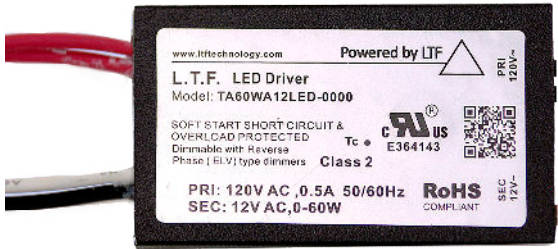

FOCUS DRIVERS

HW1260LED DRIVER

PROJECT:	TYPE:	DATE:
CATALOG NUMBER:		

CATALOG ORDER LOGIC

EXAMPLE: HW1260LED

OUTPUT POWER

Up to 60W

INPUT VOLTAGE

120V AC

OUTPUT VOLTAGE

12V AC

DIMMABLE

Yes (ELV or Triac Dimmer)

POTTED

Yes

CASE

Fully isolated plastic

DIMENSIONS

2.25"(w) x 1.28"(h) x 0.85"(d)

INPUT WIRE SIZE

18 AWG, 6.00" Length

OUTPUT WIRE SIZE

18 AWG, 6.00" Length

INPUT WIRE COLOR

Black (L) / White (N)

OUTPUT WIRE COLOR

Red (+) / Black (-)

INSTALLATION

Must be installed inside NEMA Type 6 outdoor electrical enclosure

WARRANTY

3 Years

LISTINGS