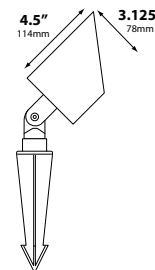

DL-45-LEDM1540-BLT

ORDERING INFORMATION

CATALOG NO.	DESCRIPTION	LAMP	SHIP WEIGHT
DL-45-LEDM1515-BLT	Aluminum Bullet, 15° Optics	15w LED Module	3.0 lbs.
DL-45-LEDM1540-BLT	Aluminum Bullet, 40° Optics	15w LED Module	3.0 lbs.
DL-45-LEDM1560-BLT	Aluminum Bullet, 60° Optics	15w LED Module	3.0 lbs.
DL-45-LEDM15WF-BLT	Aluminum Bullet, No Optics	15w LED Module	3.0 lbs.
DL-45-LEDM1515-BRS	Brass Bullet, 15° Optics	15w LED Module	5.0 lbs.
DL-45-LEDM1540-BRS	Brass Bullet, 40° Optics	15w LED Module	5.0 lbs.
DL-45-LEDM1560-BRS	Brass Bullet, 60° Optics	15w LED Module	5.0 lbs.
DL-45-LEDM15WF-BRS	Brass Bullet, No Optics	15w LED Module	5.0 lbs.
DL-45-LEDM1515-COP	Copper Bullet, 15° Optics	15w LED Module	5.0 lbs.
DL-45-LEDM1540-COP	Copper Bullet, 40° Optics	15w LED Module	5.0 lbs.
DL-45-LEDM1560-COP	CopperBullet, 60° Optics	15w LED Module	5.0 lbs.
DL-45-LEDM15WF-COP	CopperBullet, No Optics	15w LED Module	5.0 lbs.