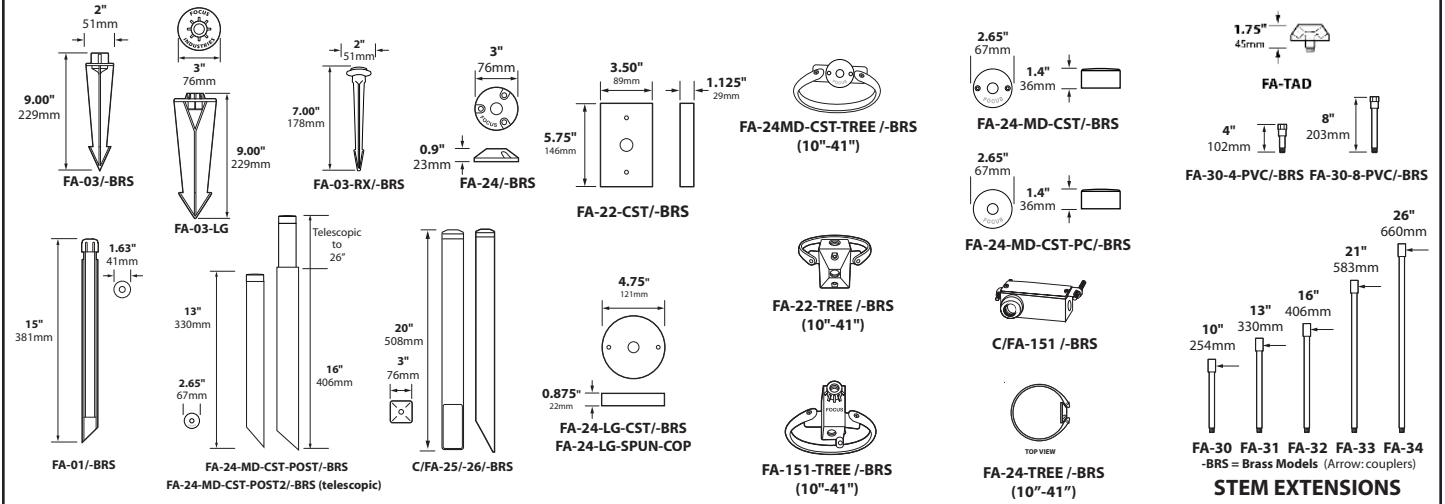

DIRECTIONAL LIGHTS

DL-45-LEDM15

TYPE

MOUNTING ACCESSORIES

LIGHT DISTRIBUTIONS AND PHOTOMETRICS