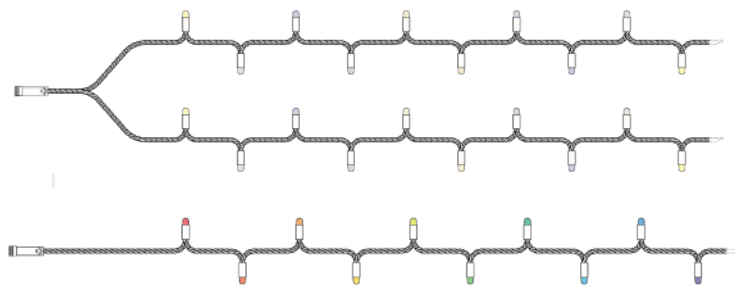

TWINKLY™ PRO

Capsule String Lights

Take control of each LED on the string with WiFi controlled Twinkly™ Pro String Lights. The options are endless. Create custom patterns or use any of the hundreds of presets in the iOS app. No matter the design, light up the night anyway you choose.

FEATURES

- 24V DC power input (Requires a Twinkly Pro controller)
- RGB or RGBW Color Control options
- Available in 82ft runs or dual 41ft runs
- 4" LED spacing
- 22AWG green wire
- ETLus listed & IP65 Outdoor Rated
- Use with the Twinkly app, free to download for iOS

LISTINGS & RATINGS:

CAPSULE STRING LIGHTS ORDERING INFORMATION

ITEM NUMBER	TYPE	LENGTH	COLOR	LED	LED SPACING	WIRE COLOR
TW-PLC-S-CA-1X250STP-G	Capsule String	82ft	RGB	250	4"	Green
TW-PLC-S-CA-2X125STP-G	Capsule String	2x41ft	RGB	250	4"	Green
TW-PLC-S-CA-1x250SPP-G	Capsule String	82ft	RGBW	250	4"	Green
TW-PLC-S-CA-1x250SPP-T	Capsule String	82ft	RGBW	250	4"	Transparent
TW-PLC-S-CA-1x250SPP-B	Capsule String	82ft	RGBW	250	4"	Black

CAPSULE STRING LIGHTS ORDERING INFORMATION

ITEM NUMBER	DESCRIPTION
TW-PLC-EXT-G	Green 16.4ft extension cable
TW-PLC-EXT-B	Black 16.4ft extension cable
TW-PLC-EXT-T	Transparent 16.4ft extension cable

TWINKLY™ PRO
SPEKTRUM+
LIGHT STRING
STRINGERS & REELS
DECORATIVE BULBS
ACCESSORIES
LINEAR LIGHTING
SPECIALTY LIGHTING
ARCHITECTURAL