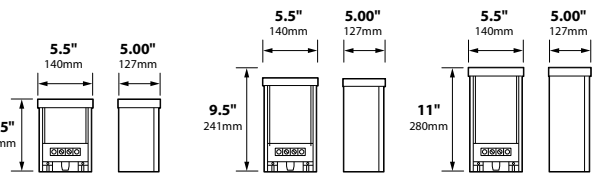

WT-12-100

WT-12-200
WT-12-300

WT-12-100T
WT-212-200
WT-12-300MV

Note: For 220v,240v & 277v no dimmer option

WARRANTY

- 5 year warranty on enclosure
- 10 year warranty on mechanical/electrical components
- 3 year warranty on all timers