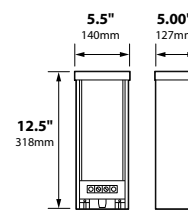

WT-12-200T
WT-12-300T

WT-212-600
WT-212-600T

WT-312-900
WT-312-900T

WT-412-1200
WT-412-1200T

JOB INFORMATION	
Type:	Date:
Job Name:	
Cat. No.:	
Lamp(s):	
Specifier:	
Contractor:	
Notes:	
FOCUS INDUSTRIES INC. 25301 COMMERCENTRE DRIVE LAKE FOREST, CA 92630	
www.focusindustries.com sales@focusindustries.com (949) 830-1350 • FAX (949) 830-3390	