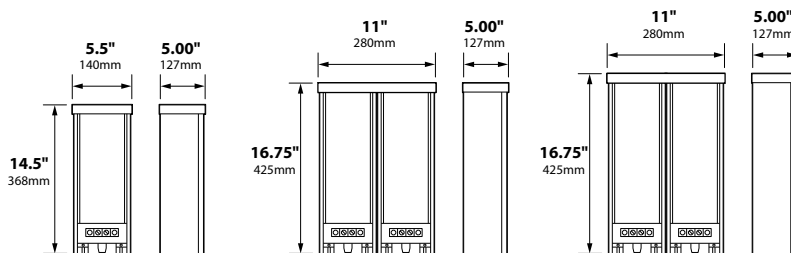

WT-212-600
WT-212-600T

WT-312-900
WT-312-900T

WT-412-1200
WT-412-1200T

JOB INFORMATION	
Type:	Date:
Job Name:	
Cat. No.:	
Lamp(s):	
Specifier:	
Contractor:	
Notes:	
FOCUS INDUSTRIES INC. 25301 COMMERCENTRE DRIVE LAKE FOREST, CA 92630	
www.focusindustries.com sales@focusindustries.com (949) 830-1350 • FAX (949) 830-3390	

Black Texture (Standard)	Antique Verde	Bronze Texture	Camel	White Texture	Hunter Texture	Rust	Weathered Iron	Weathered Brown	Stucco	Rubbed Verde	Chrome Powder	Acid Rust	Acid Verde	Black Acid Treatment
-BLT	-ATV	-BRT	-CAM	-WTX	-HTX	-RST	-WIR	-WBR	-STU	-RBV	-CPR	-BAR/CAR	-BAV/CAV	-BAT