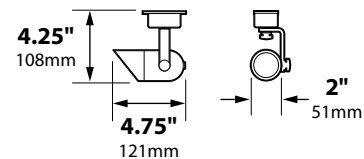

## ORDERING INFORMATION

CATALOG NO.	DESCRIPTION	LAMP	SHIP WEIGHT
SL-26-BLT	Cast Aluminum Surface Mount Bullet with Aiming Bracket and J-Box	20w MR11 FL(FTD)	2.0 lbs.
SL-26-BRS	Cast Brass Surface Mount Bullet with Aiming Bracket and J-Box	20w MR11 FL(FTD)	3.0 lbs.
SL-26-SS	Cast Stainless Steel Surface Mount Bullet with Aiming Bracket and J-Box	20w MR11 FL(FTD)	3.0 lbs.
SL-26-ALR12-BLT	Cast Aluminum Surface Mount Bullet with Aiming Bracket and J-Box	20w ALR12 FL(32°)	2.0 lbs.
SL-26-ALR12-BRS	Cast Brass Surface Mount Bullet with Aiming Bracket and J-Box	20w ALR12 FL(32°)	3.0 lbs.
SL-26-ALR12-SS	Cast Stainless Steel Surface Mount Bullet with Aiming Bracket and J-Box	20w ALR12 FL(32°)	3.0 lbs.

## LIGHT DISTRIBUTIONS AND PHOTOMETRICS

20w MR11 FL (FTD)

FL-LED-MR11-15

FL-LED-MR11-40

20w ALR12 FL (GBF)