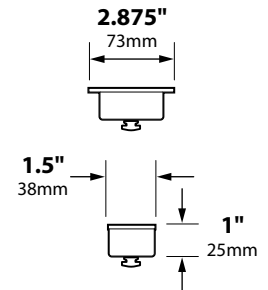

**SOCKET:** High temperature ceramic GU5.3 bi-pin with 250°C silicone lead wires; Double contact bayonet, brass nickel plated lamp socket screw shell (Ba15d) for ALR12 lamp

**WIRING:** Black 3 foot 18/2 zip cord from base of fixture (12v only)  
For 25 foot 16/2 fixture lead wire add -25F to catalog number.

## ORDERING INFORMATION

CATALOG NO.	DESCRIPTION	LAMP	SHIP WEIGHT
SL-26-BLT	Cast Aluminum Surface Mount Bullet with Aiming Bracket and J-Box	20w MR11 FL(FTD)	2.0 lbs.
SL-26-BRS	Cast Brass Surface Mount Bullet with Aiming Bracket and J-Box	20w MR11 FL(FTD)	3.0 lbs.
SL-26-SS	Cast Stainless Steel Surface Mount Bullet with Aiming Bracket and J-Box	20w MR11 FL(FTD)	3.0 lbs.
SL-26-ALR12-BLT	Cast Aluminum Surface Mount Bullet with Aiming Bracket and J-Box	20w ALR12 FL(32°)	2.0 lbs.
SL-26-ALR12-BRS	Cast Brass Surface Mount Bullet with Aiming Bracket and J-Box	20w ALR12 FL(32°)	3.0 lbs.
SL-26-ALR12-SS	Cast Stainless Steel Surface Mount Bullet with Aiming Bracket and J-Box	20w ALR12 FL(32°)	3.0 lbs.