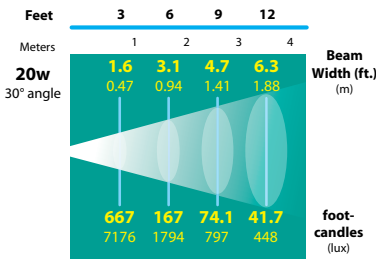

LIGHT DISTRIBUTIONS AND PHOTOMETRICS

20w MR11 FL (FTD)