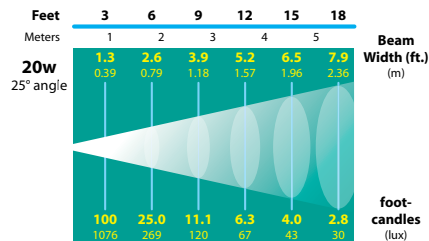

## LIGHT DISTRIBUTIONS AND PHOTOMETRICS

20w MR11 FL (FTD)

FL-LED-MR11-15

FL-LED-MR11-40

20w ALR12 FL (GBF)