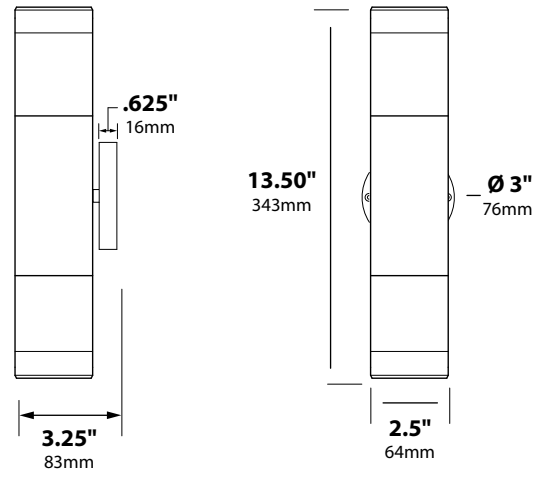

SL16-MR16-ETC