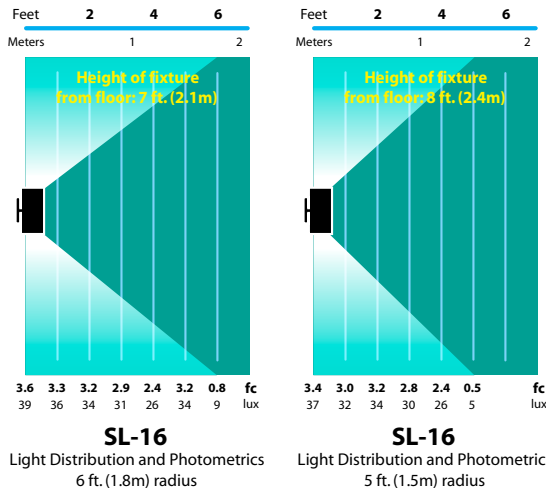

LIGHT DISTRIBUTION AND PHOTOMETRICS

JOB INFORMATION

Type:	Date:
Job Name:	
Cat. No.:	
Lamp(s):	
Specifier:	
Contractor:	
Notes:	

Black Texture (Standard)	Antique Verde	Bronze Texture	Camel	White Texture	Hunter Texture	Rust	Weathered Iron	Weathered Brown	Stucco	Rubbed Verde	Chrome Powder	Acid Rust	Acid Verde	Black Acid Treatment
-BLT	-ATV	-BRT	-CAM	-WTX	-HTX	-RST	-WIR	-WBR	-STU	-RBV	-CPR	-BAR/CAR	-BAV/CAV	-BAT