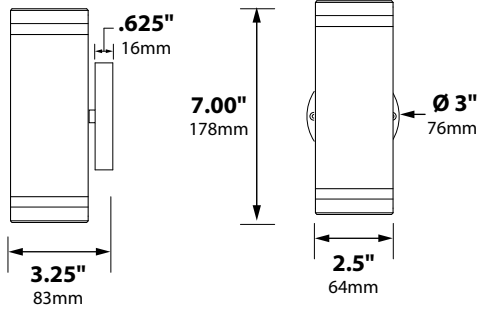

WALL MOUNT UP/DOWN

SL-16-MR16

SL16-MR16