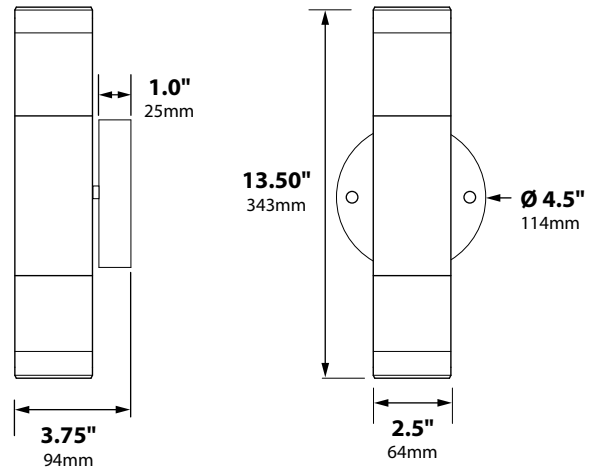

SL-16-MR16 UP/DOWN LIGHTS

WALL MOUNT UP/DOWN SL-16-MR16

TYPE

SPECIFICATIONS

- CONSTRUCTION:** 316 stainless steel or brass; cylinder and canopy
- LENS:** Clear tempered flat glass
- CANOPY GASKET:** Black newsponge closed cell .190" thickness
- LAMP SUPPLIED:** 2 x 20 watt MR16 FL(BAB) 5000 hours average rating (40w total max)
- LAMP OPTIONS:** We recommend 20 watt MR16 ULTRA10, 000 hours average rating; 20 watt MR16 TITAN 18, 000 hours average rating; 4w ARROW LED 50,000 average rating
- SOCKET:** High temperature ceramic GU5.3 bi-pin with 250°C silicone lead wires
- WIRING:** Black and 2 White 250°C silicone lead wires
- CONNECTION:** FA-05 Quick Connector (not supplied) from fixture to main cable (12/2, 10/2 or 8/2 only)
- MOUNTING:** Canopy included with 2 stainless steel or brass #2 Phillips, flat head, wood screws
- FINISH:** Stainless Steel-Machined stainless steel only
Brass-Unfinished brass. Optional finishes available

SL16-MR16-SS

SL16-MR16-ETC-BRS

DOWN LIGHT MODEL AVAILABLE SEE SL-16-DMR16

ORDERING INFORMATION

CATALOG NO.	DESCRIPTION	LAMP	SHIP WEIGHT
SL-16-MR16-SS	316 Stainless Steel Up/Down Light	2 X 20w MR16 FL	2.0 lbs.
SL-16-MR16-24LG-SS	316 Stainless Steel Up/Down Light w/FA-24LG canopy	2 X 20w MR16 FL	2.0 lbs.
SL-16-MR16-BRS	Brass Up/Down Light	2 X 20w MR16 FL	2.0 lbs.
SL-16-MR16-24LG-BRS	Brass Up/Down Light w/FA-24LG canopy	2 X 20w MR16 FL	2.0 lbs.
SL-16-MR16-ETC-BRS	Brass Up/Down Light	2 X 20w MR16 FL	3.0 lbs.
SL-16-MR16-ETC-24LG-BRS	Brass Up/Down Light w/FA-24LG canopy	2 X 20w MR16 FL	3.0 lbs.

WALL MOUNT UP/DOWN

SL-16-MR16

SL16-MR16

SL16-MR16-ETC

SL16-MR16-24LG

SL16-MR16-ETC-24LG