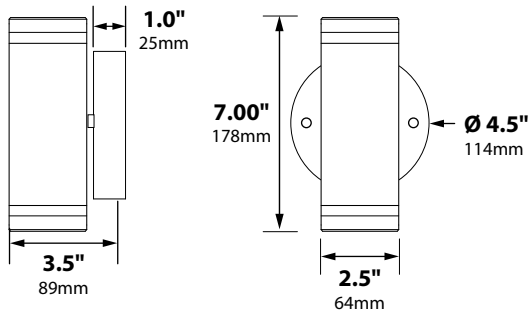

SL-16-MR16 UP/DOWN LIGHTS

WALL MOUNT UP/DOWN SL-16-MR16

TYPE

SPECIFICATIONS

- CONSTRUCTION:** 316 stainless steel or brass; cylinder and canopy
- LENS:** Clear tempered flat glass
- CANOPY GASKET:** Black newsponge closed cell .190" thickness
- LAMP SUPPLIED:** 2 x 20 watt MR16 FL(BAB) 5000 hours average rating (40w total max)
- LAMP OPTIONS:** We recommend 20 watt MR16 ULTRA10, 000 hours average rating; 20 watt MR16 TITAN 18, 000 hours average rating; 4w ARROW LED 50,000 average rating
- SOCKET:** High temperature ceramic GU5.3 bi-pin with 250°C silicone lead wires
- WIRING:** Black and 2 White 250°C silicone lead wires
- CONNECTION:** FA-05 Quick Connector (not supplied) from fixture to main cable (12/2, 10/2 or 8/2 only)
- MOUNTING:** Canopy included with 2 stainless steel or brass #2 Phillips, flat head, wood screws
- FINISH:** Stainless Steel-Machined stainless steel only
Brass-Unfinished brass. Optional finishes available

SL16-MR16-SS

SL16-MR16-ETC-BRS

DOWN LIGHT MODEL AVAILABLE SEE SL-16-DMR16

ORDERING INFORMATION

CATALOG NO.	DESCRIPTION	LAMP	SHIP WEIGHT
SL-16-MR16-SS	316 Stainless Steel Up/Down Light	2 X 20w MR16 FL	2.0 lbs.
SL-16-MR16-24LG-SS	316 Stainless Steel Up/Down Light w/FA-24LG canopy	2 X 20w MR16 FL	2.0 lbs.
SL-16-MR16-BRS	Brass Up/Down Light	2 X 20w MR16 FL	2.0 lbs.
SL-16-MR16-24LG-BRS	Brass Up/Down Light w/FA-24LG canopy	2 X 20w MR16 FL	2.0 lbs.
SL-16-MR16-ETC-BRS	Brass Up/Down Light	2 X 20w MR16 FL	3.0 lbs.
SL-16-MR16-ETC-24LG-BRS	Brass Up/Down Light w/FA-24LG canopy	2 X 20w MR16 FL	3.0 lbs.

WALL MOUNT UP/DOWN

SL-16-MR16

SL16-MR16

SL16-MR16-ETC

SL16-MR16-24LG

SL16-MR16-ETC-24LG