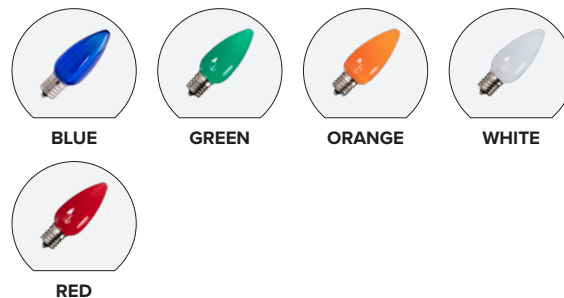

OPAQUE C9

TWINKLY™ PRO
SPEKTRUM+
LIGHT STRING
STRINGERS & REELS
DECORATIVE BULBS
ACCESSORIES
LINEAR LIGHTING
SPECIALTY LIGHTING
ARCHITECTURAL