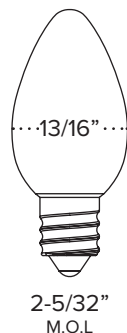

### FEATURES

- Premium SMD powered LED C7 Bulb
- E12 Candelabra base with durable plastic lens
- Available in Faceted, Transparent, and Opaque versions
- Dimmable with most CL and LED dimmers
- 120V AC Operation - 0.8W per bulb - 50,000 hour rating
- UL Listed and CSAus for indoor and outdoor locations