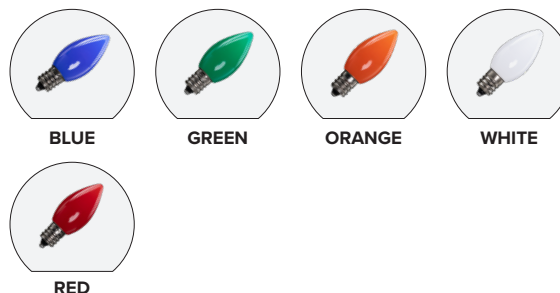

OPAQUE C7

TWINKLY™ PRO

SPEKTRUM+

LIGHT STRING

STRINGERS & REELS

DECORATIVE BULBS

ACCESSORIES

LINEAR LIGHTING

SPECIALTY LIGHTING

ARCHITECTURAL