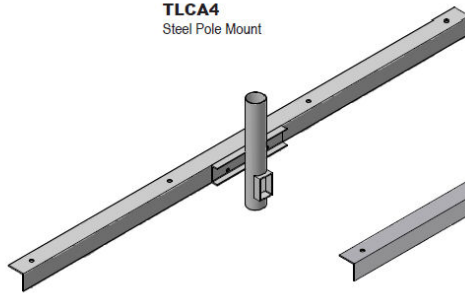

TLCA Angle Iron Cross Arms

FIXTURE DIMENSIONS

TLCA2
Angle Iron Cross Arm 2 Light

TLCA2
Steel Pole Mount

TLCA2-WP
Wood Pole Mount

TLCA2-WP-T
Wood Pole Mount with Tenons

TLCA3
Angle Iron Cross Arm 3 Light

TLCA3
Steel Pole Mount

TLCA3-WP
Wood Pole Mount

TLCA3-WP-T
Wood Pole Mount with Tenons

TLCA4
Angle Iron Cross Arm 4 Light

TLCA4
Steel Pole Mount

TLCA4-WP
Wood Pole Mount

TLCA4-WP-T
Wood Pole Mount with Tenons

TLCA5
Angle Iron Cross Arm 5 Light

TLCA5
Steel Pole Mount

TLCA5-WP-T
Wood Pole Mount with Tenons

ADDITIONAL FIXTURE DIMENSIONS