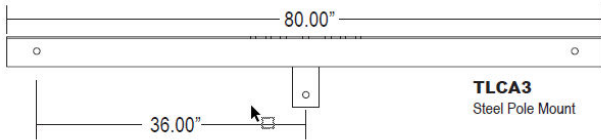

TLCA Angle Iron Cross Arms

FIXTURE DIMENSIONS

TLCA2
Angle Iron Cross Arm 2 Light

TLCA2
Steel Pole Mount

TLCA2-WP
Wood Pole Mount

TLCA2-WP-T
Wood Pole Mount with Tenons

TLCA3
Angle Iron Cross Arm 3 Light

TLCA3
Steel Pole Mount

TLCA3-WP
Wood Pole Mount

TLCA3-WP-T
Wood Pole Mount with Tenons

TLCA4
Angle Iron Cross Arm 4 Light

TLCA4
Steel Pole Mount

TLCA4-WP
Wood Pole Mount

TLCA4-WP-T
Wood Pole Mount with Tenons

TLCA5
Angle Iron Cross Arm 5 Light