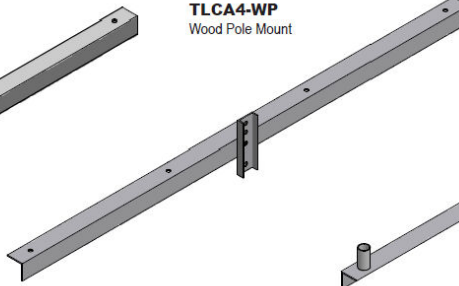

TLCA Angle Iron Cross Arms

FIXTURE DIMENSIONS

TLCA2
Angle Iron Cross Arm 2 Light

TLCA2
Steel Pole Mount

TLCA2-WP
Wood Pole Mount

TLCA2-WP-T
Wood Pole Mount with Tenons

TLCA3
Angle Iron Cross Arm 3 Light

TLCA3
Steel Pole Mount

TLCA3-WP
Wood Pole Mount

TLCA3-WP-T
Wood Pole Mount with Tenons

TLCA4
Angle Iron Cross Arm 4 Light

TLCA4
Steel Pole Mount

TLCA4-WP
Wood Pole Mount

TLCA4-WP-T
Wood Pole Mount with Tenons

TLCA5
Angle Iron Cross Arm 5 Light

TLCA5
Steel Pole Mount

TLCA5-WP-T
Wood Pole Mount with Tenons

ADDITIONAL FIXTURE DIMENSIONS