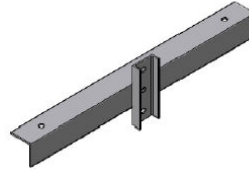

TLCA Angle Iron Cross Arms

FIXTURE DIMENSIONS

TLCA2
Angle Iron Cross Arm 2 Light

TLCA2
Steel Pole Mount

TLCA2-WP
Wood Pole Mount

TLCA2-WP-T
Wood Pole Mount with Tenons

TLCA3
Angle Iron Cross Arm 3 Light

TLCA3
Steel Pole Mount

TLCA3-WP
Wood Pole Mount

TLCA3-WP-T
Wood Pole Mount with Tenons

TLCA4
Angle Iron Cross Arm 4 Light

TLCA4
Steel Pole Mount

TLCA4-WP
Wood Pole Mount

TLCA4-WP-T
Wood Pole Mount with Tenons

TLCA5
Angle Iron Cross Arm 5 Light

TLCA5
Steel Pole Mount

TLCA5-WP-T
Wood Pole Mount with Tenons

ADDITIONAL FIXTURE DIMENSIONS