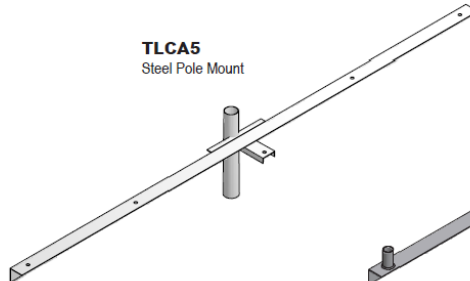

TLCA Angle Iron Cross Arms

FIXTURE DIMENSIONS

TLCA2
Angle Iron Cross Arm 2 Light

TLCA2
Steel Pole Mount

TLCA2-WP
Wood Pole Mount

TLCA2-WP-T
Wood Pole Mount with Tenons

TLCA3
Angle Iron Cross Arm 3 Light

TLCA3
Steel Pole Mount

TLCA3-WP
Wood Pole Mount

TLCA3-WP-T
Wood Pole Mount with Tenons

TLCA4
Angle Iron Cross Arm 4 Light

TLCA4
Steel Pole Mount

TLCA4-WP
Wood Pole Mount

TLCA4-WP-T
Wood Pole Mount with Tenons

TLCA5
Angle Iron Cross Arm 5 Light

TLCA5
Steel Pole Mount

TLCA5-WP-T
Wood Pole Mount with Tenons

ADDITIONAL FIXTURE DIMENSIONS