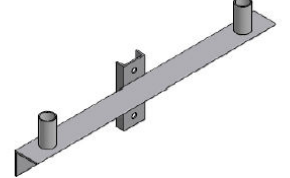

TLCA Angle Iron Cross Arms

FIXTURE DIMENSIONS

TLCA2
Angle Iron Cross Arm 2 Light

TLCA2
Steel Pole Mount

TLCA2-WP
Wood Pole Mount

TLCA2-WP-T
Wood Pole Mount with Tenons

TLCA3
Angle Iron Cross Arm 3 Light

TLCA3
Steel Pole Mount

TLCA3-WP
Wood Pole Mount

TLCA3-WP-T
Wood Pole Mount with Tenons

TLCA4
Angle Iron Cross Arm 4 Light

TLCA4
Steel Pole Mount

TLCA4-WP
Wood Pole Mount

TLCA4-WP-T
Wood Pole Mount with Tenons

TLCA5
Angle Iron Cross Arm 5 Light

TLCA5
Steel Pole Mount

TLCA5-WP-T
Wood Pole Mount with Tenons

ADDITIONAL FIXTURE DIMENSIONS