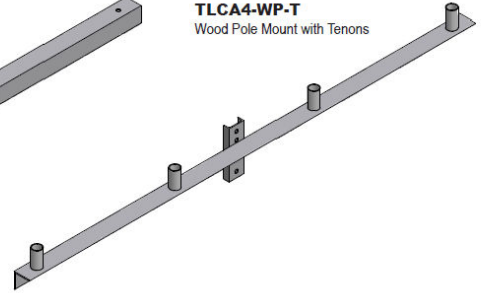

TLCA Angle Iron Cross Arms

FIXTURE DIMENSIONS

TLCA2
Angle Iron Cross Arm 2 Light

TLCA2
Steel Pole Mount

TLCA2-WP
Wood Pole Mount

TLCA2-WP-T
Wood Pole Mount with Tenons

TLCA3
Angle Iron Cross Arm 3 Light

TLCA3
Steel Pole Mount

TLCA3-WP
Wood Pole Mount

TLCA3-WP-T
Wood Pole Mount with Tenons

TLCA4
Angle Iron Cross Arm 4 Light

TLCA4
Steel Pole Mount

TLCA4-WP
Wood Pole Mount

TLCA4-WP-T
Wood Pole Mount with Tenons

TLCA5
Angle Iron Cross Arm 5 Light

TLCA5
Steel Pole Mount

TLCA5-WP-T
Wood Pole Mount with Tenons

ADDITIONAL FIXTURE DIMENSIONS