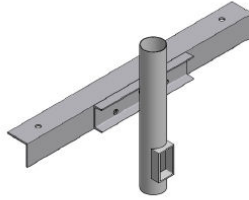

TLCA Angle Iron Cross Arms

FIXTURE DIMENSIONS

TLCA2
Angle Iron Cross Arm 2 Light

TLCA2
Steel Pole Mount

TLCA2-WP
Wood Pole Mount

TLCA2-WP-T
Wood Pole Mount with Tenons

TLCA3
Angle Iron Cross Arm 3 Light

TLCA3
Steel Pole Mount

TLCA3-WP
Wood Pole Mount

TLCA3-WP-T
Wood Pole Mount with Tenons

TLCA4
Angle Iron Cross Arm 4 Light

TLCA4
Steel Pole Mount

TLCA4-WP
Wood Pole Mount

TLCA4-WP-T
Wood Pole Mount with Tenons

TLCA5
Angle Iron Cross Arm 5 Light

TLCA5
Steel Pole Mount

TLCA5-WP-T
Wood Pole Mount with Tenons

ADDITIONAL FIXTURE DIMENSIONS