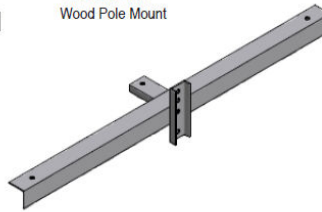

TLCA Angle Iron Cross Arms

FIXTURE DIMENSIONS

TLCA2
Angle Iron Cross Arm 2 Light

TLCA2
Steel Pole Mount

TLCA2-WP
Wood Pole Mount

TLCA2-WP-T
Wood Pole Mount with Tenons

TLCA3
Angle Iron Cross Arm 3 Light

TLCA3
Steel Pole Mount

TLCA3-WP
Wood Pole Mount

TLCA3-WP-T
Wood Pole Mount with Tenons

TLCA4
Angle Iron Cross Arm 4 Light

TLCA4
Steel Pole Mount

TLCA4-WP
Wood Pole Mount

TLCA4-WP-T
Wood Pole Mount with Tenons

TLCA5
Angle Iron Cross Arm 5 Light

TLCA5
Steel Pole Mount

TLCA5-WP-T
Wood Pole Mount with Tenons

ADDITIONAL FIXTURE DIMENSIONS