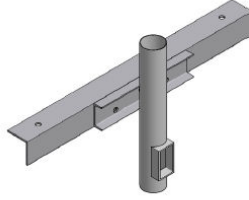

TLCA Angle Iron Cross Arms

FIXTURE DIMENSIONS

TLCA2
Angle Iron Cross Arm 2 Light

TLCA2
Steel Pole Mount

TLCA2-WP
Wood Pole Mount

TLCA2-WP-T
Wood Pole Mount with Tenons

TLCA3
Angle Iron Cross Arm 3 Light

TLCA3
Steel Pole Mount

TLCA3-WP
Wood Pole Mount

TLCA3-WP-T
Wood Pole Mount with Tenons

TLCA4
Angle Iron Cross Arm 4 Light

TLCA4
Steel Pole Mount

TLCA4-WP
Wood Pole Mount

TLCA4-WP-T
Wood Pole Mount with Tenons

TLCA5
Angle Iron Cross Arm 5 Light

TLCA5
Steel Pole Mount

TLCA5-WP-T
Wood Pole Mount with Tenons

ADDITIONAL FIXTURE DIMENSIONS