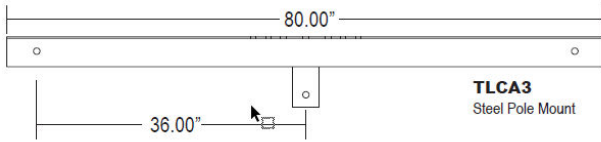

TLCA Angle Iron Cross Arms

FIXTURE DIMENSIONS

TLCA2
Angle Iron Cross Arm 2 Light

TLCA2
Steel Pole Mount

TLCA2-WP
Wood Pole Mount

TLCA2-WP-T
Wood Pole Mount with Tenons

TLCA3
Angle Iron Cross Arm 3 Light

TLCA3
Steel Pole Mount

TLCA3-WP
Wood Pole Mount

TLCA3-WP-T
Wood Pole Mount with Tenons

TLCA4
Angle Iron Cross Arm 4 Light

TLCA4
Steel Pole Mount

TLCA4-WP
Wood Pole Mount

TLCA4-WP-T
Wood Pole Mount with Tenons

TLCA5
Angle Iron Cross Arm 5 Light