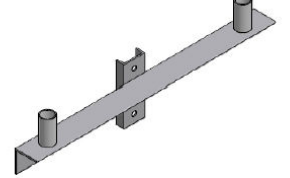

TLCA Angle Iron Cross Arms

FIXTURE DIMENSIONS

TLCA2
Angle Iron Cross Arm 2 Light

TLCA2
Steel Pole Mount

TLCA2-WP
Wood Pole Mount

TLCA2-WP-T
Wood Pole Mount with Tenons

TLCA3
Angle Iron Cross Arm 3 Light

TLCA3
Steel Pole Mount

TLCA3-WP
Wood Pole Mount

TLCA3-WP-T
Wood Pole Mount with Tenons

TLCA4
Angle Iron Cross Arm 4 Light

TLCA4
Steel Pole Mount

TLCA4-WP
Wood Pole Mount

TLCA4-WP-T
Wood Pole Mount with Tenons

TLCA5
Angle Iron Cross Arm 5 Light

TLCA5
Steel Pole Mount

TLCA5-WP-T
Wood Pole Mount with Tenons

ADDITIONAL FIXTURE DIMENSIONS