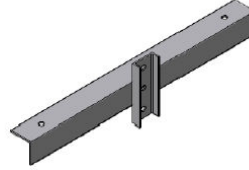

TLCA Angle Iron Cross Arms

FIXTURE DIMENSIONS

TLCA2
Angle Iron Cross Arm 2 Light

TLCA2
Steel Pole Mount

TLCA2-WP
Wood Pole Mount

TLCA2-WP-T
Wood Pole Mount with Tenons

TLCA3
Angle Iron Cross Arm 3 Light

TLCA3
Steel Pole Mount

TLCA3-WP
Wood Pole Mount

TLCA3-WP-T
Wood Pole Mount with Tenons

TLCA4
Angle Iron Cross Arm 4 Light

TLCA4
Steel Pole Mount

TLCA4-WP
Wood Pole Mount

TLCA4-WP-T
Wood Pole Mount with Tenons

TLCA5
Angle Iron Cross Arm 5 Light

TLCA5
Steel Pole Mount

TLCA5-WP-T
Wood Pole Mount with Tenons

ADDITIONAL FIXTURE DIMENSIONS